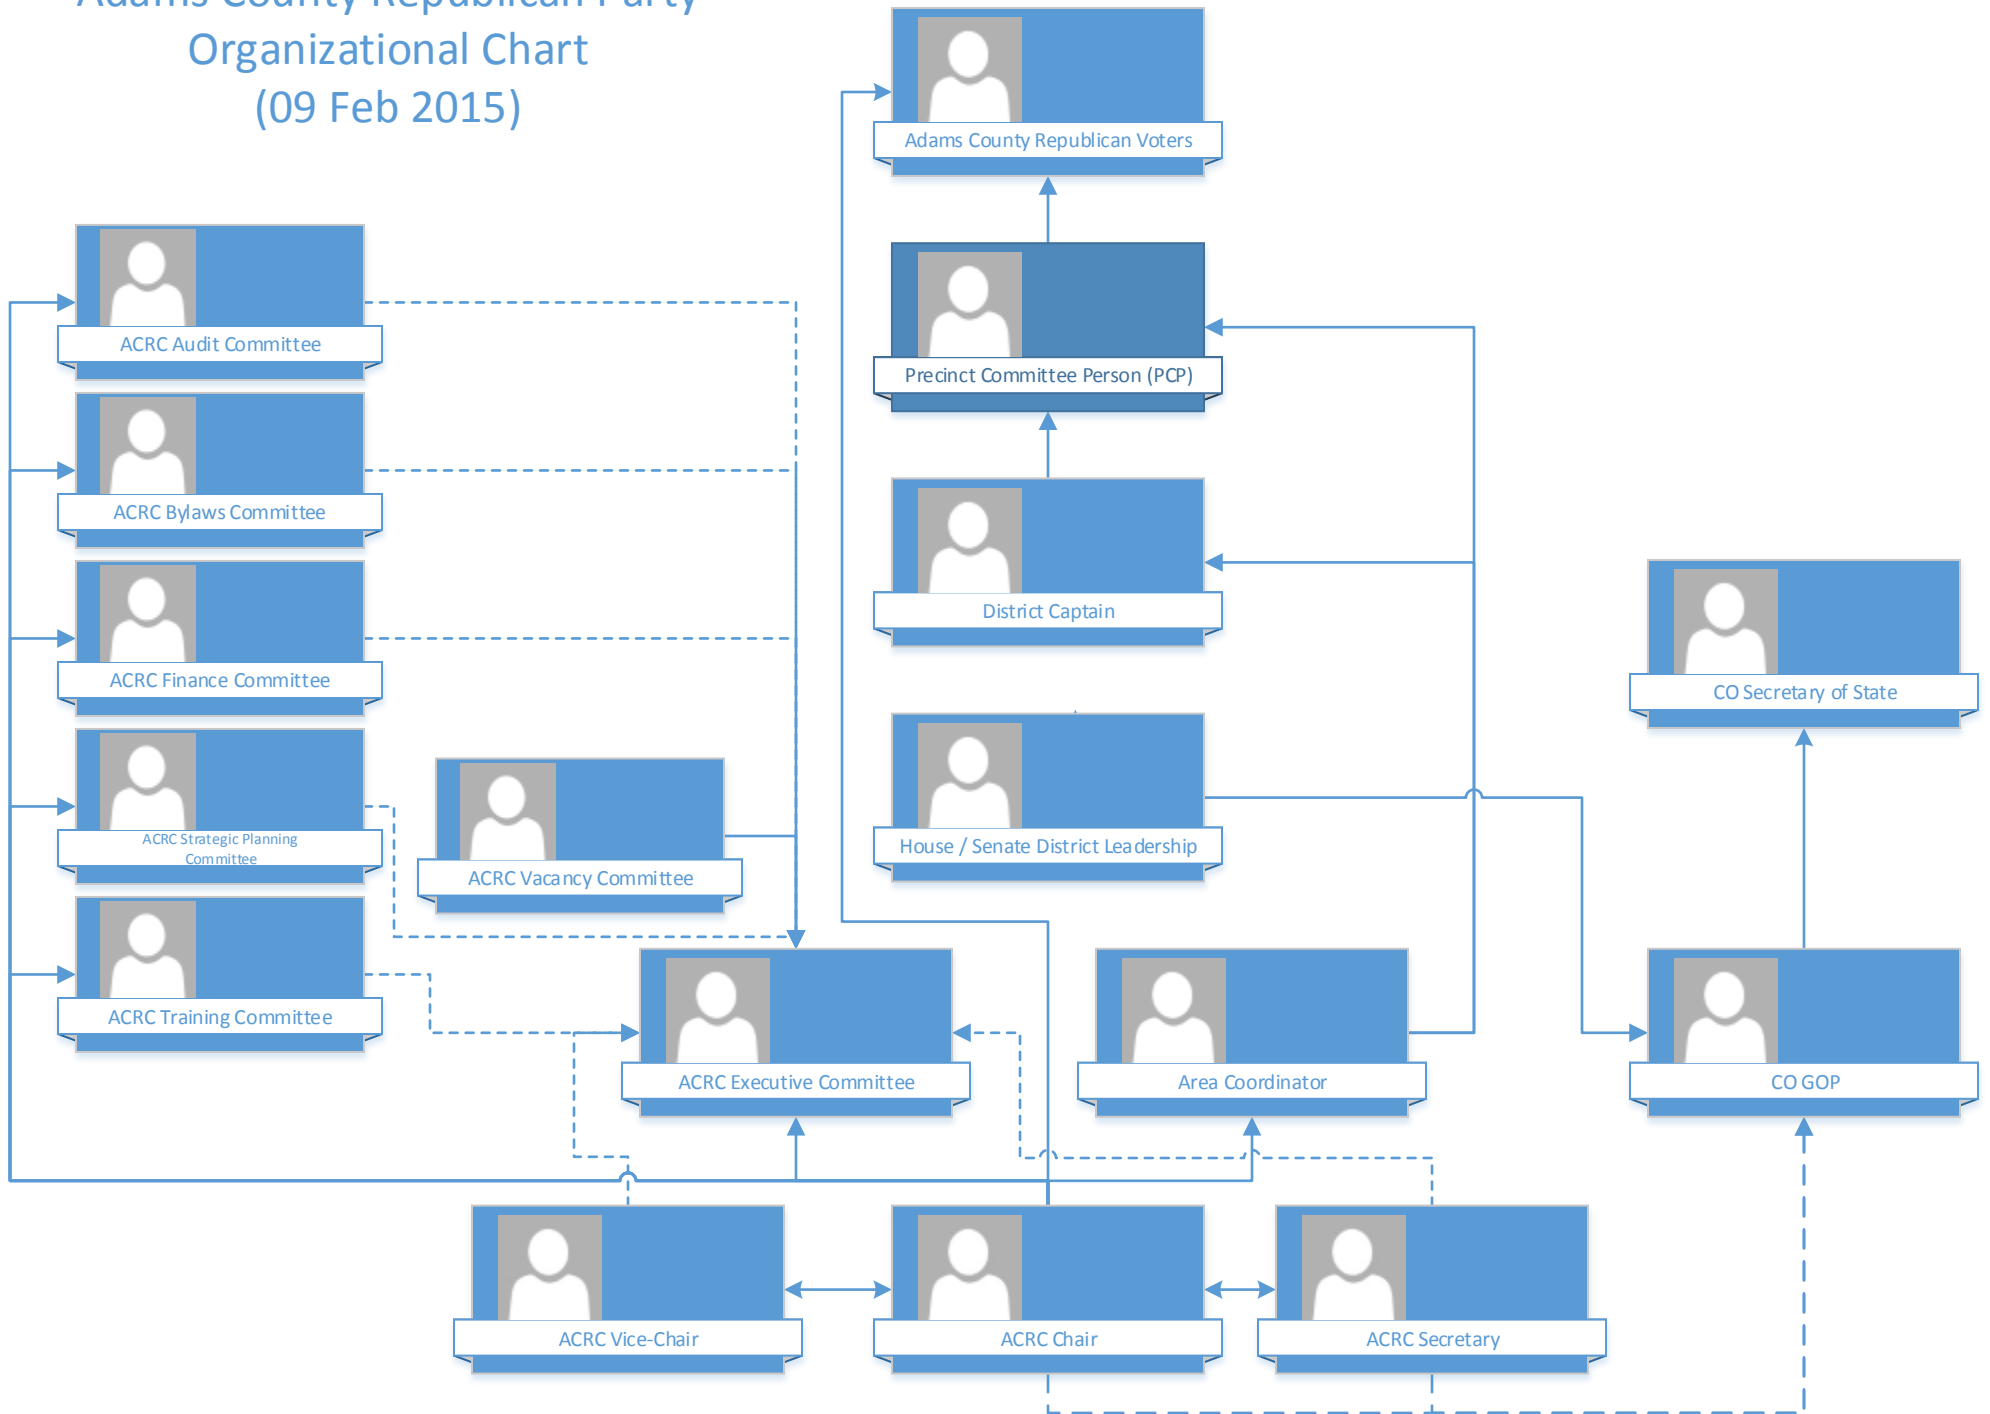

# Adams County Republican Party Organizational Chart (09 Feb 2015)

Servant Leadership Model –  
We Serve our Republican Voters as they are the leaders of this Party.